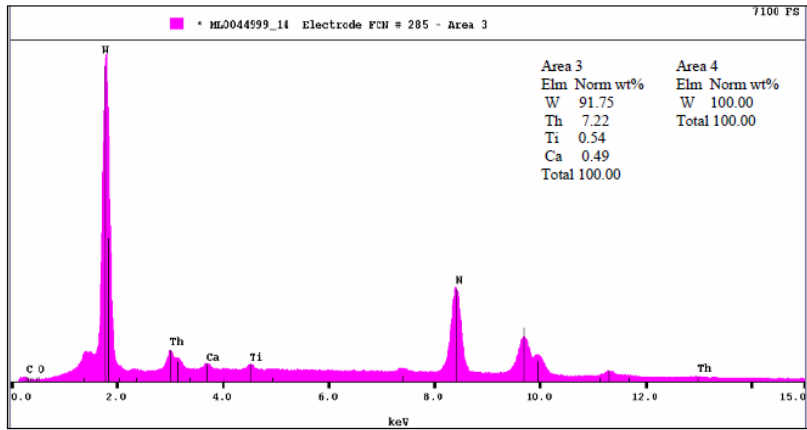

Tungsten Bearding Digital
Camera Picture

Tungsten Bearding SEM Images

Tungsten Bearding SEM Results

Tungsten Bearding SEM Results
(flakes scraped off of electrode
and reshot)