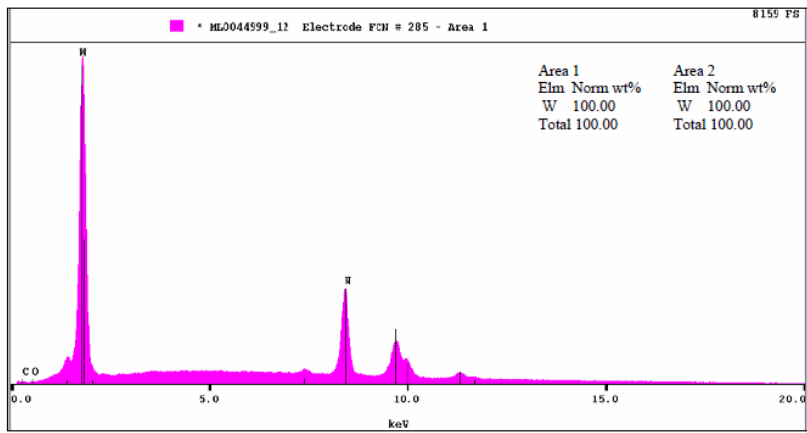

Tungsten Bearding Digital
Camera Picture

Tungsten Bearding SEM Images

Tungsten Bearding SEM Results

Tungsten Bearding SEM Results
(flakes scraped off of electrode
and reshot)