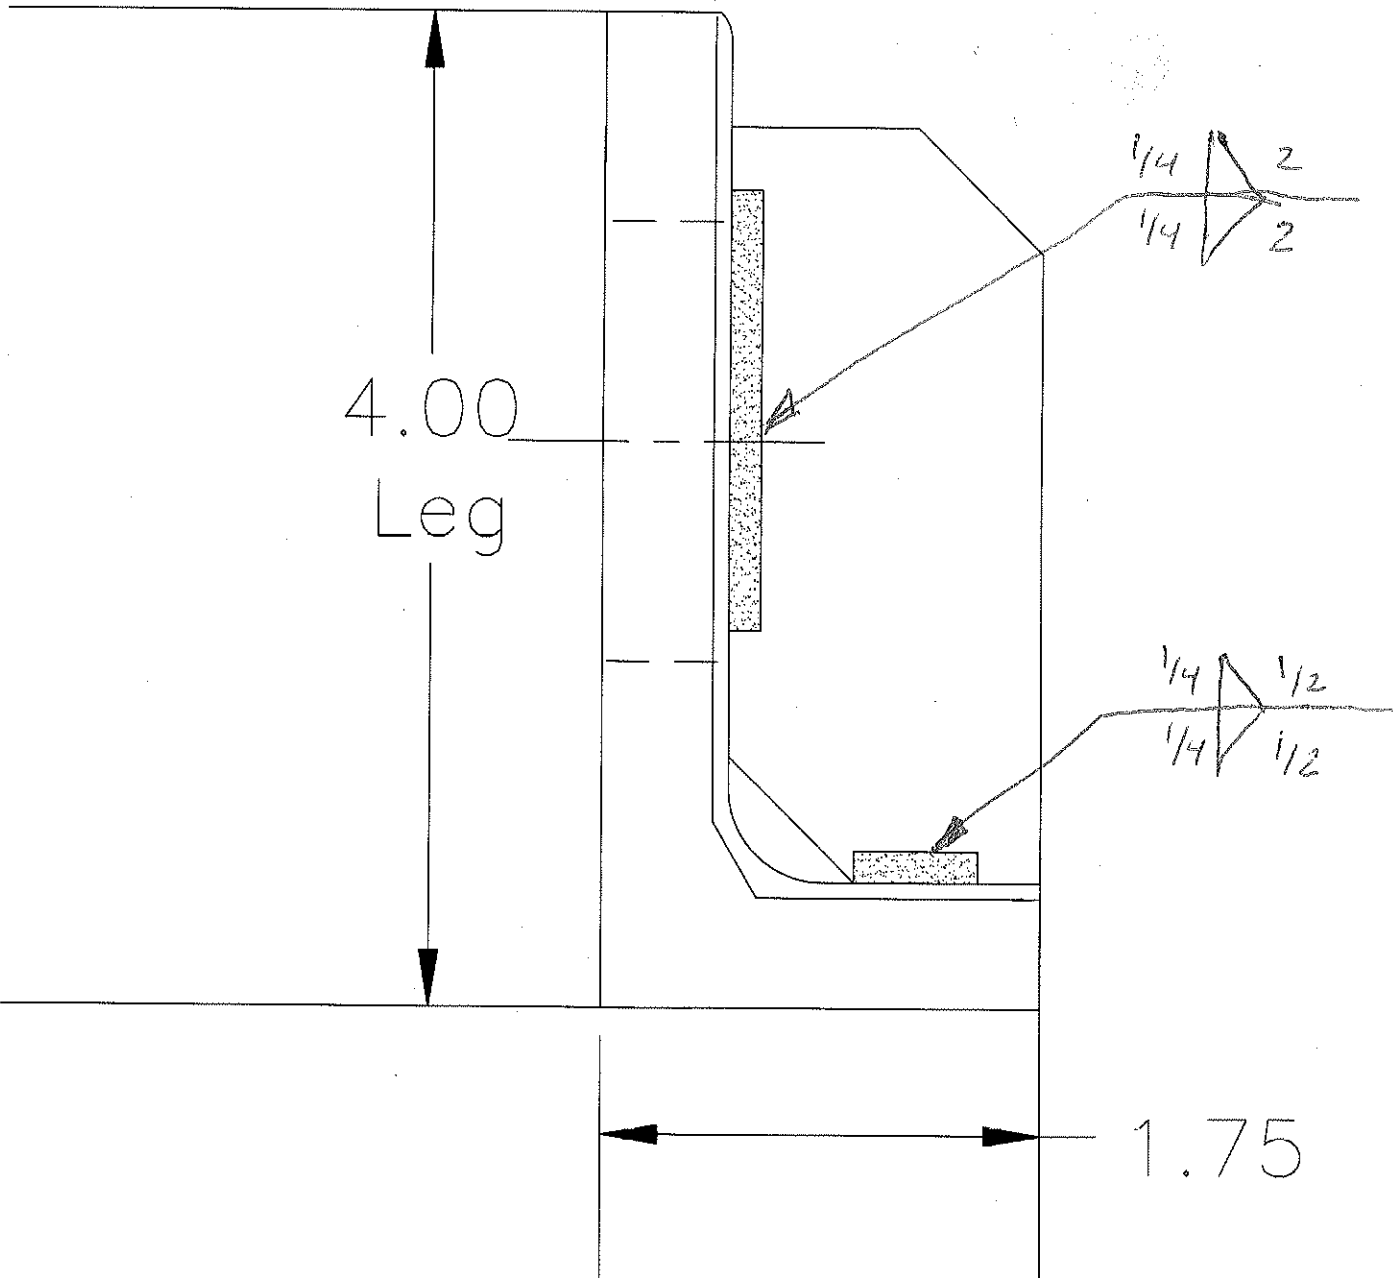

MATERIAL: 572 GRADE 50

TOTAL 8 GUSSETS

(0.50)
Thickness

4.00
Leg

1.75