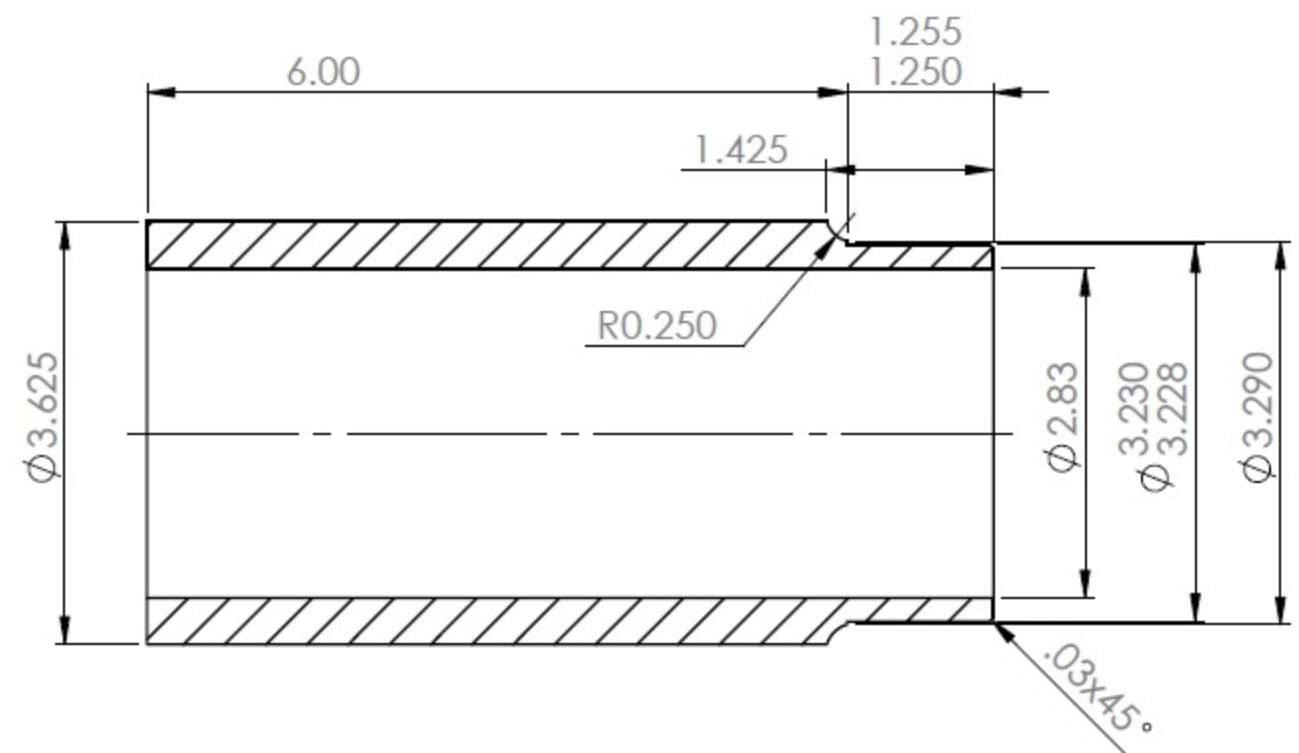

File Edit View Window Help

Create [Icons]

1 / 1 [Navigation Icons] 150% [Zoom]

Tools Comment Share

SECTION A-A

File Edit View Window Help

[Icons]

150% [Zoom]